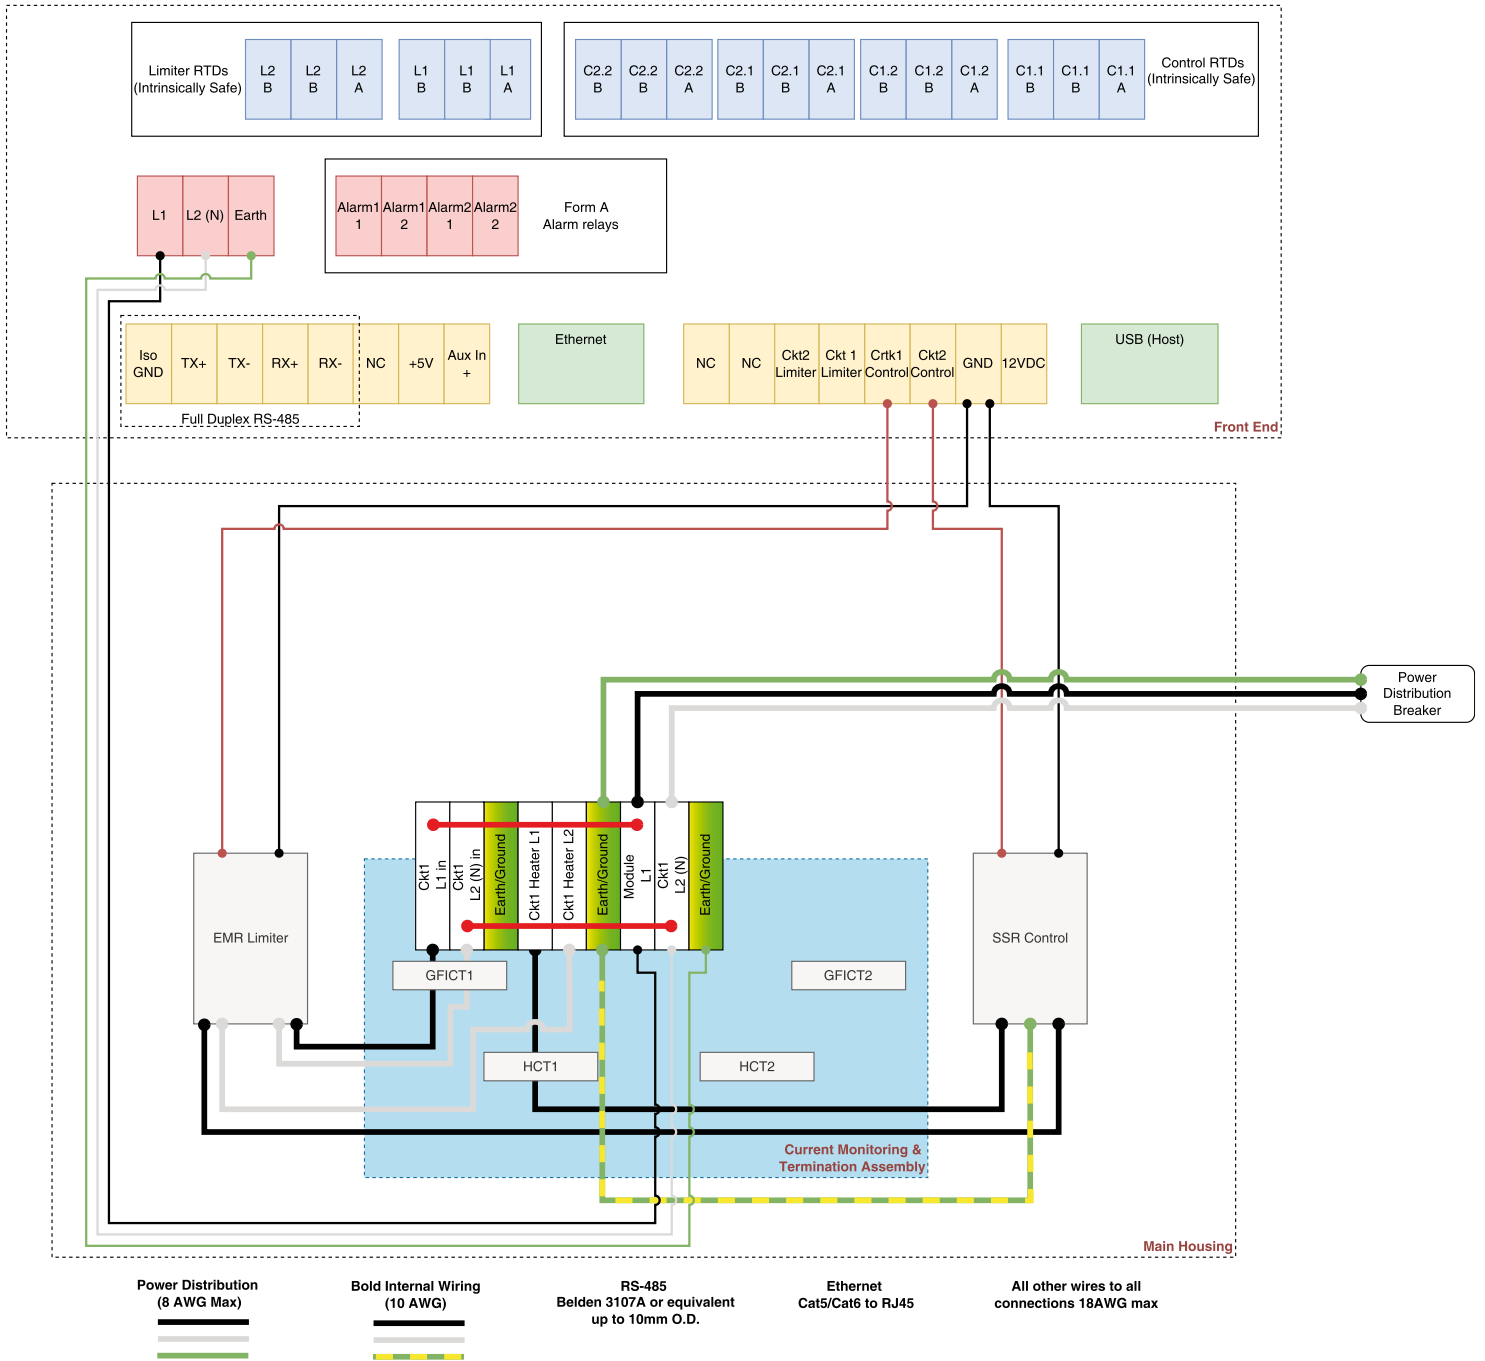

GENESIS DUO™

WIRING SYSTEM DIAGRAMS

GENESIS DUO

2-CIRCUIT SSR WIRING DIAGRAM SINGLE BREAKER DESIGN

GENESIS DUO

2-CIRCUIT SSR WIRING DIAGRAM DUAL BREAKER DESIGN

GENESIS DUO

2-CIRCUIT SSR WIRING DIAGRAM TRIPLE BREAKER DESIGN

1-CKRT SSR with EMR LIMITER WIRING DIAGRAM SINGLE BREAKER DESIGN

GENESIS DUO

1-CKRT SSR with EMR LIMITER WIRING DIAGRAM DUAL BREAKER DESIGN

2-CIRCUIT DOUBLE POLE WIRING DIAGRAM

GENESIS DUO

1-CKRT SSR with EMR LIMITER WIRING DIAGRAM DUAL BREAKER DESIGN