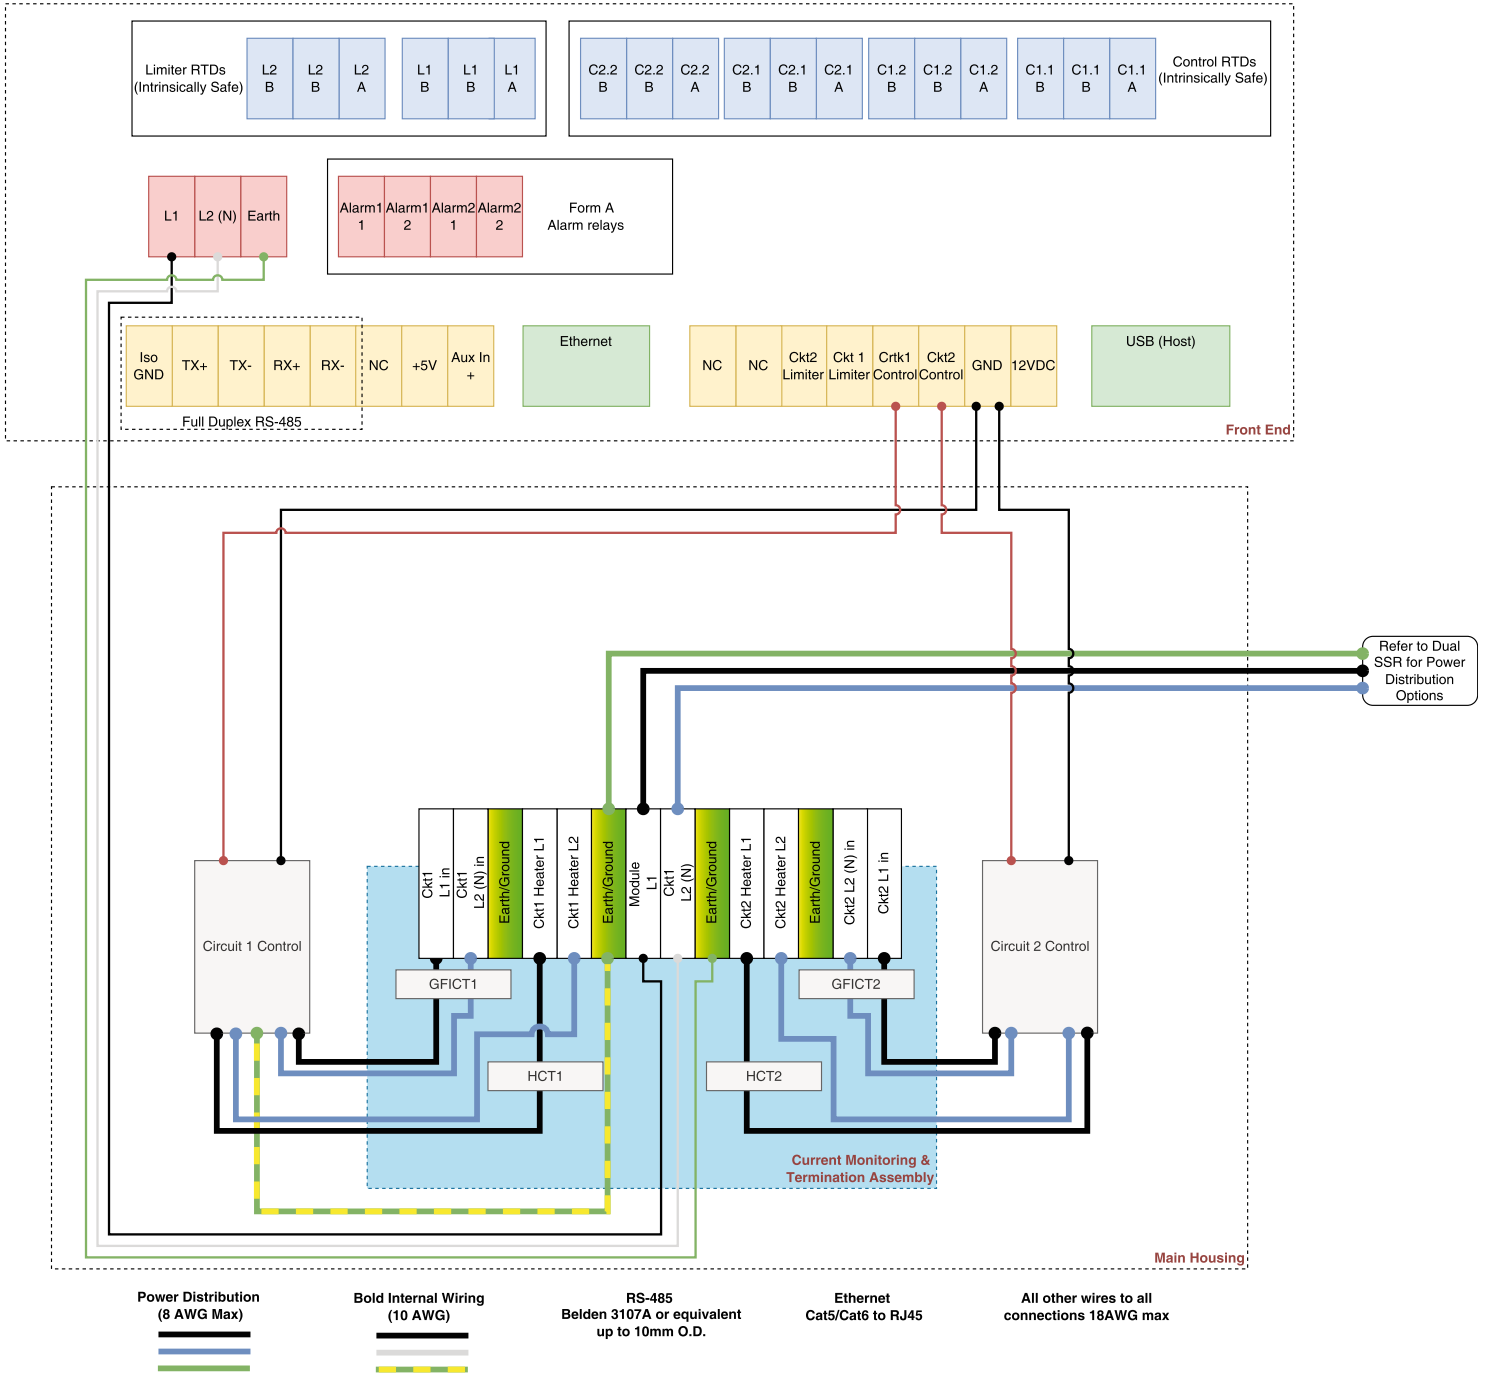

GENESIS DUO™

WIRING SYSTEM DIAGRAMS

GENESIS DUO

2-CIRCUIT SSR WIRING DIAGRAM SINGLE BREAKER DESIGN

GENESIS DUO

2-CIRCUIT SSR WIRING DIAGRAM DUAL BREAKER DESIGN

GENESIS DUO

2-CIRCUIT SSR WIRING DIAGRAM TRIPLE BREAKER DESIGN

1-CKRT SSR with EMR LIMITER WIRING DIAGRAM SINGLE BREAKER DESIGN

GENESIS DUO

1-CKRT SSR with EMR LIMITER WIRING DIAGRAM DUAL BREAKER DESIGN

2-CIRCUIT DOUBLE POLE WIRING DIAGRAM

GENESIS DUO

1-CKRT SSR with EMR LIMITER WIRING DIAGRAM DUAL BREAKER DESIGN