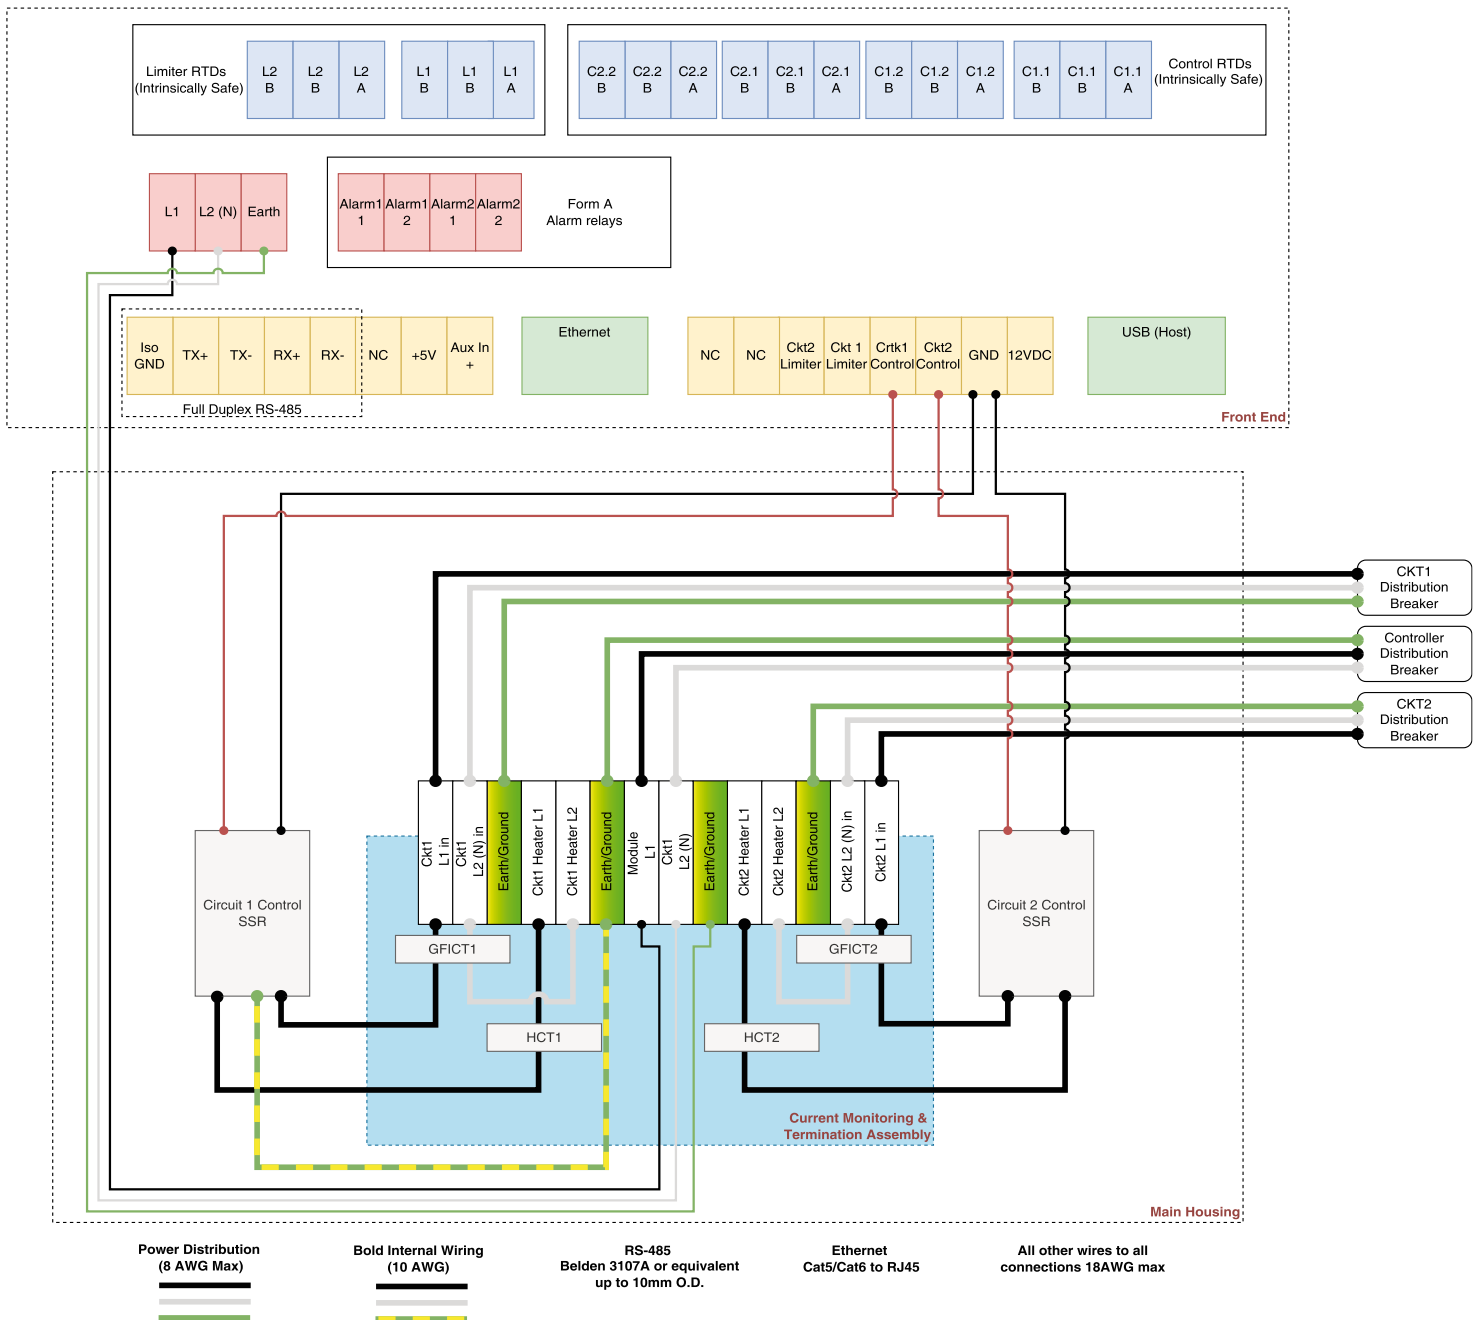

GENESIS DUO™

WIRING SYSTEM DIAGRAMS

GENESIS DUO

2-CIRCUIT SSR WIRING DIAGRAM SINGLE BREAKER DESIGN

GENESIS DUO

2-CIRCUIT SSR WIRING DIAGRAM DUAL BREAKER DESIGN

GENESIS DUO

2-CIRCUIT SSR WIRING DIAGRAM TRIPLE BREAKER DESIGN

1-CKRT SSR with EMR LIMITER WIRING DIAGRAM SINGLE BREAKER DESIGN

GENESIS DUO

1-CKRT SSR with EMR LIMITER WIRING DIAGRAM DUAL BREAKER DESIGN

2-CIRCUIT DOUBLE POLE WIRING DIAGRAM

GENESIS DUO

1-CKRT SSR with EMR LIMITER WIRING DIAGRAM DUAL BREAKER DESIGN