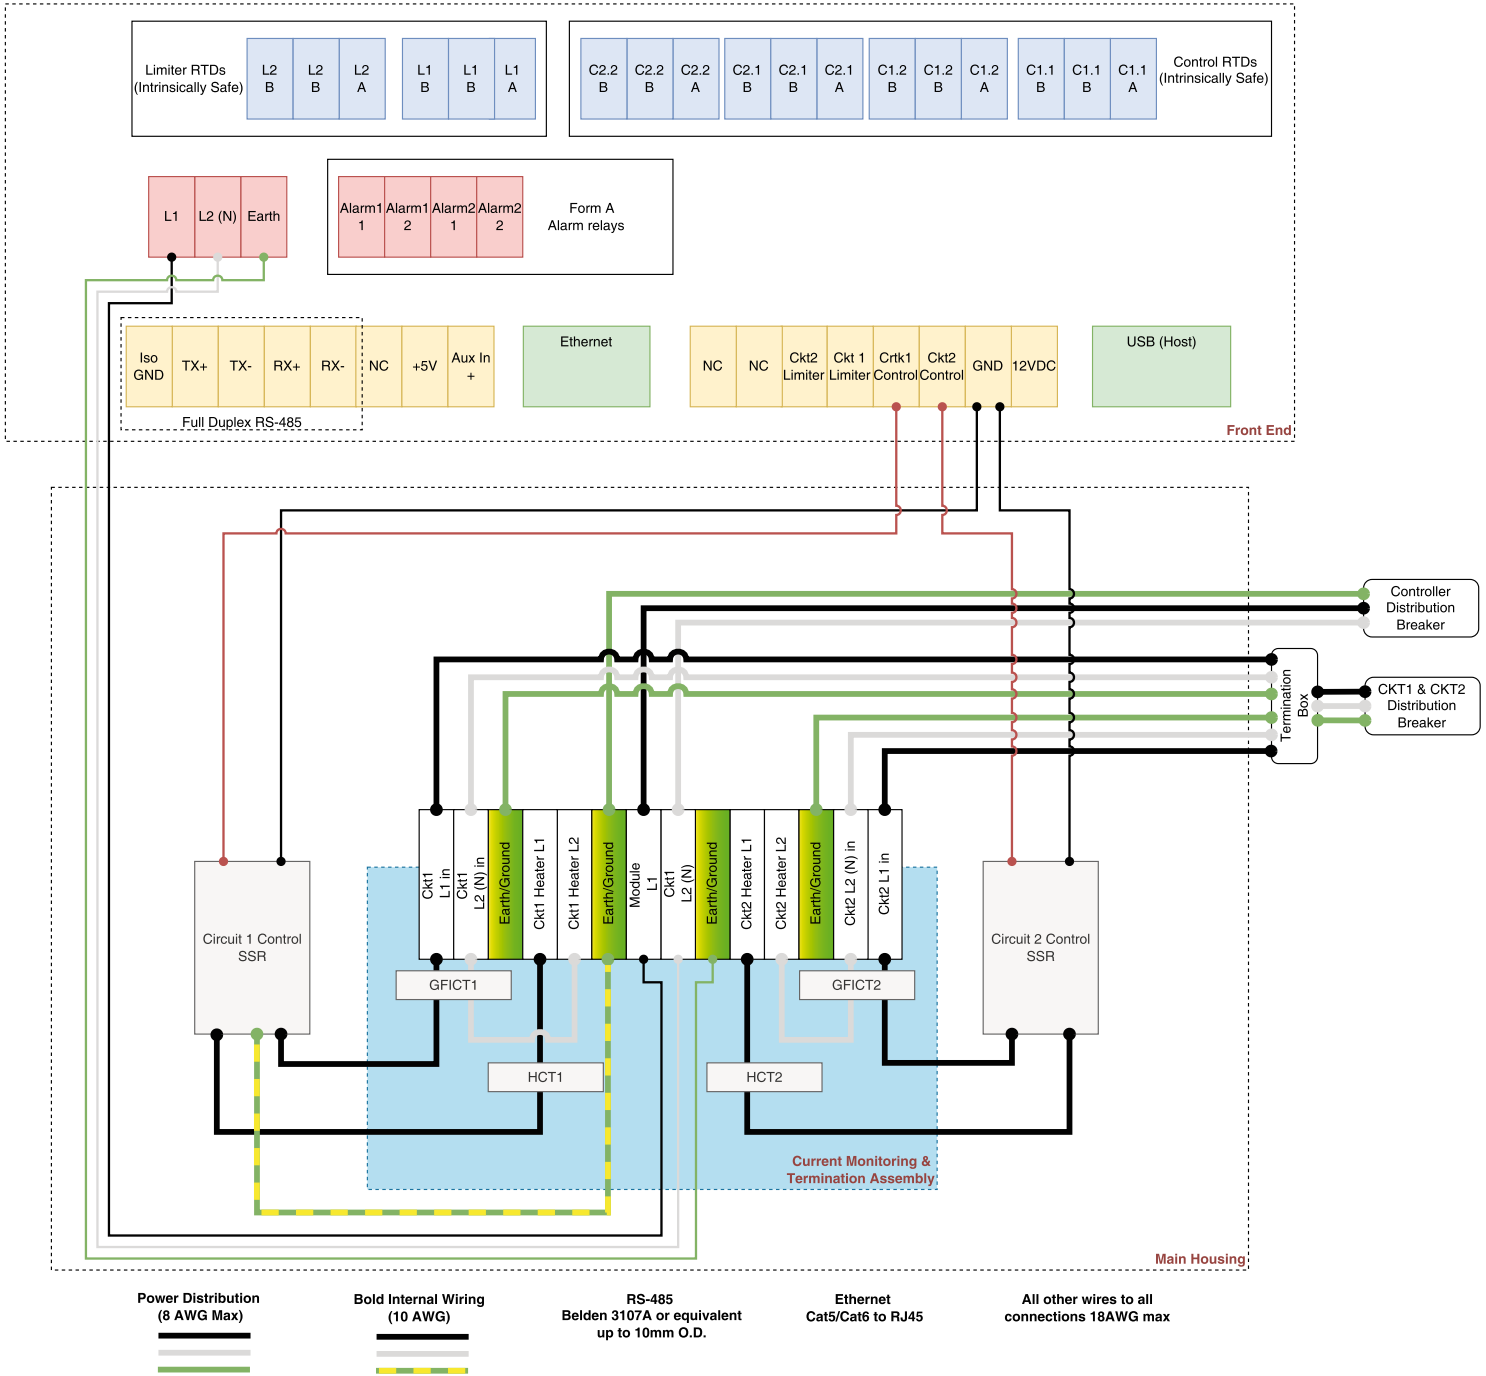

GENESIS DUO™

WIRING SYSTEM DIAGRAMS

GENESIS DUO

2-CIRCUIT SSR WIRING DIAGRAM SINGLE BREAKER DESIGN

GENESIS DUO

2-CIRCUIT SSR WIRING DIAGRAM DUAL BREAKER DESIGN

GENESIS DUO

2-CIRCUIT SSR WIRING DIAGRAM TRIPLE BREAKER DESIGN

1-CKRT SSR with EMR LIMITER WIRING DIAGRAM SINGLE BREAKER DESIGN

GENESIS DUO

1-CKRT SSR with EMR LIMITER WIRING DIAGRAM DUAL BREAKER DESIGN

2-CIRCUIT DOUBLE POLE WIRING DIAGRAM

GENESIS DUO

1-CKRT SSR with EMR LIMITER WIRING DIAGRAM DUAL BREAKER DESIGN