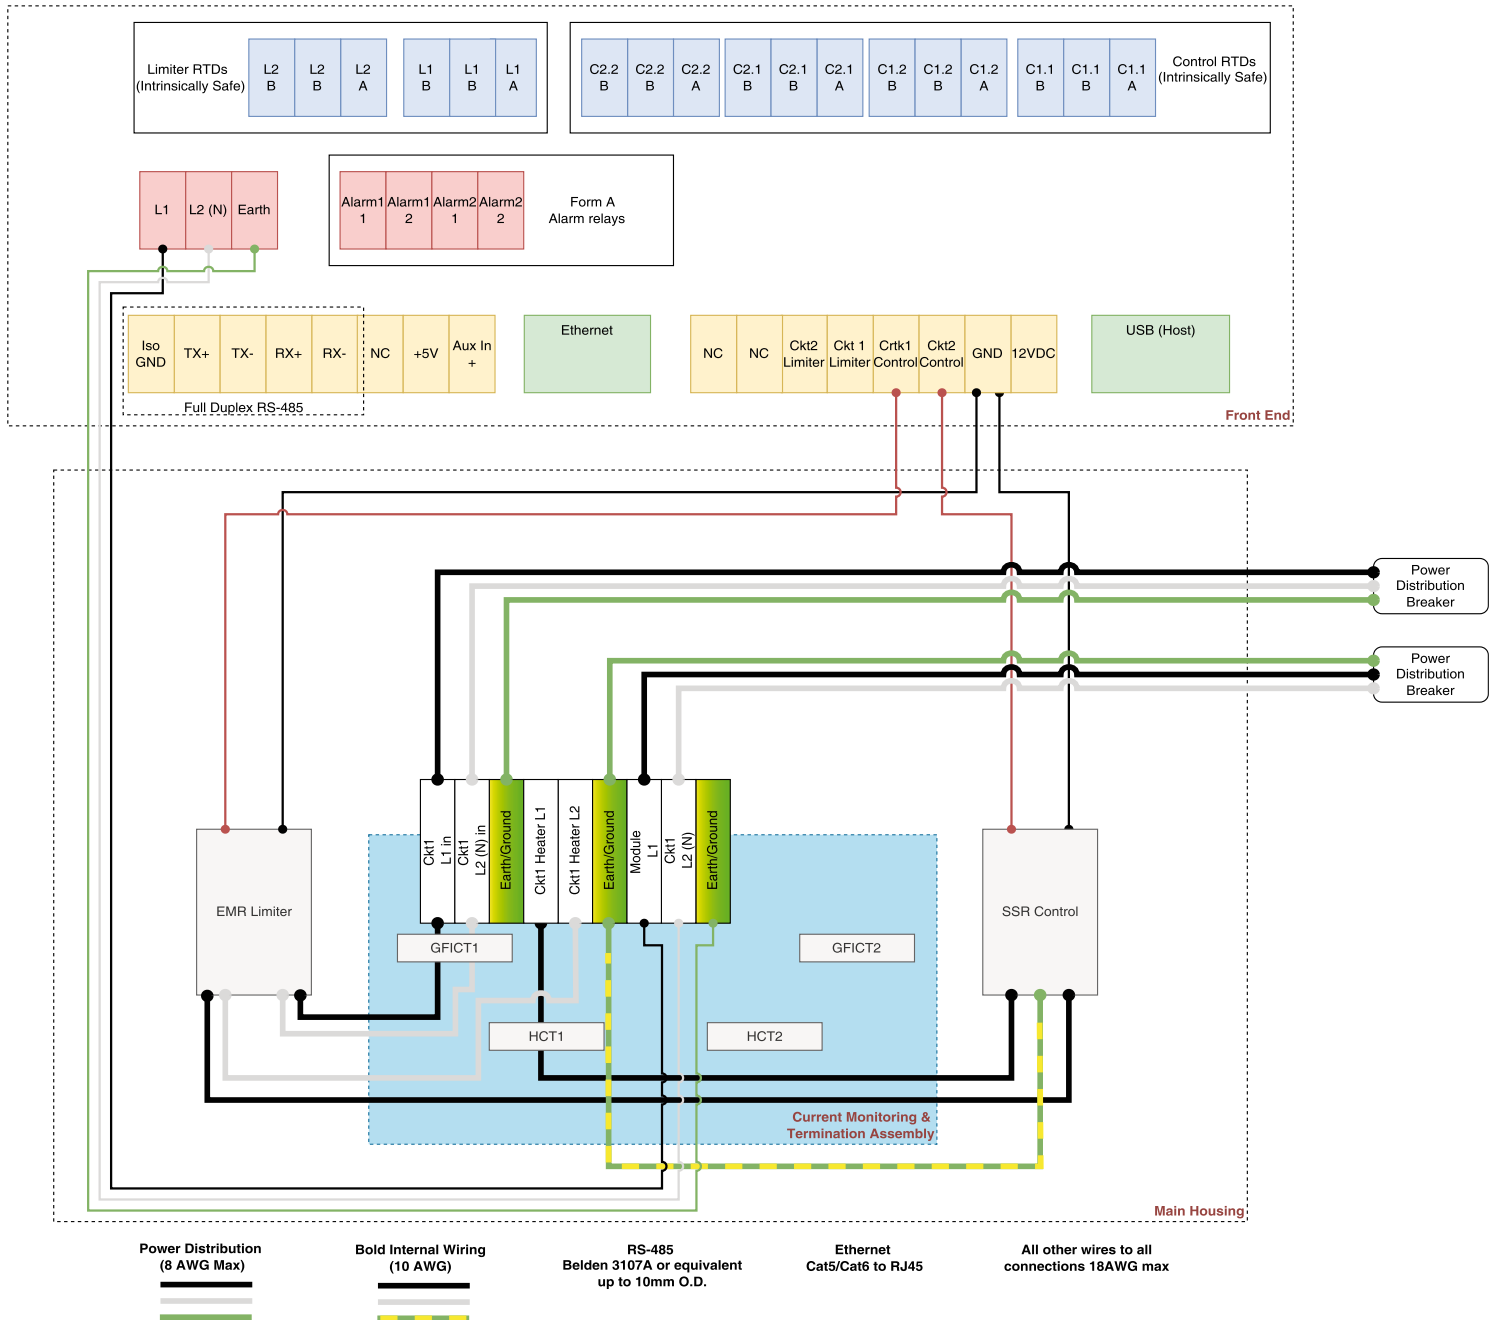

GENESIS DUO™

WIRING SYSTEM DIAGRAMS

GENESIS DUO

2-CIRCUIT SSR WIRING DIAGRAM SINGLE BREAKER DESIGN

GENESIS DUO

2-CIRCUIT SSR WIRING DIAGRAM DUAL BREAKER DESIGN

GENESIS DUO

2-CIRCUIT SSR WIRING DIAGRAM TRIPLE BREAKER DESIGN

1-CKRT SSR with EMR LIMITER WIRING DIAGRAM SINGLE BREAKER DESIGN

GENESIS DUO

1-CKRT SSR with EMR LIMITER WIRING DIAGRAM DUAL BREAKER DESIGN

2-CIRCUIT DOUBLE POLE WIRING DIAGRAM

GENESIS DUO

1-CKRT SSR with EMR LIMITER WIRING DIAGRAM DUAL BREAKER DESIGN