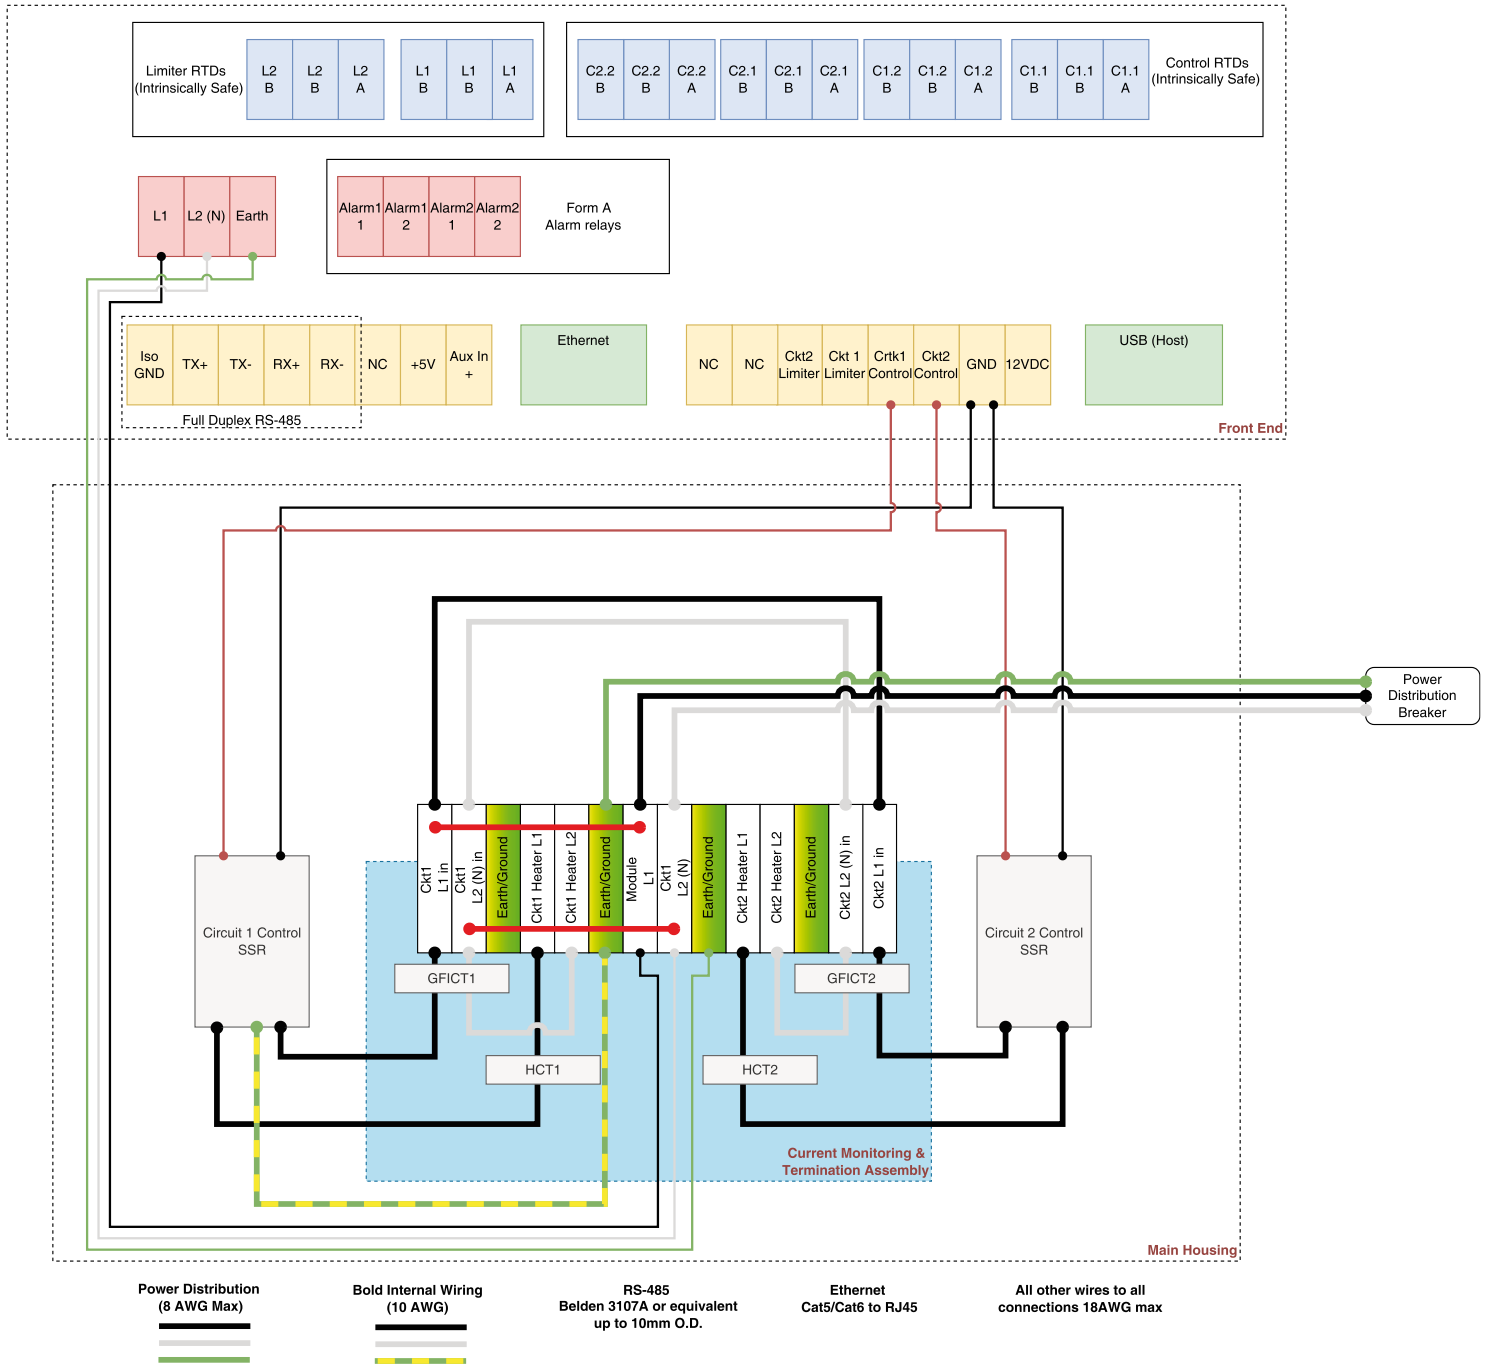

GENESIS DUO™

WIRING SYSTEM DIAGRAMS

GENESIS DUO

2-CIRCUIT SSR WIRING DIAGRAM SINGLE BREAKER DESIGN

GENESIS DUO

2-CIRCUIT SSR WIRING DIAGRAM DUAL BREAKER DESIGN

GENESIS DUO

2-CIRCUIT SSR WIRING DIAGRAM TRIPLE BREAKER DESIGN

1-CKRT SSR with EMR LIMITER WIRING DIAGRAM SINGLE BREAKER DESIGN

GENESIS DUO

1-CKRT SSR with EMR LIMITER WIRING DIAGRAM DUAL BREAKER DESIGN

2-CIRCUIT DOUBLE POLE WIRING DIAGRAM

GENESIS DUO

1-CKRT SSR with EMR LIMITER WIRING DIAGRAM DUAL BREAKER DESIGN